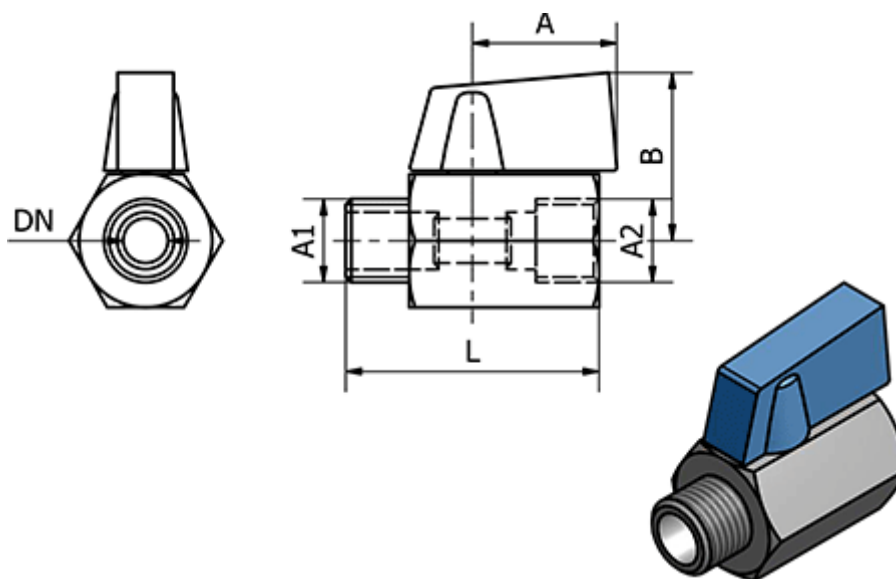

Article number: 58637701ES

Description: Mini Ball Valve 377.01-ES, - G 1/4"  
Mini Ball Valve

## Measures

A	= 22.8
B	= 26.5
DN	= 7
L	= 50
Thread A1	= G 1/4"
Thread A2	= G 1/4"